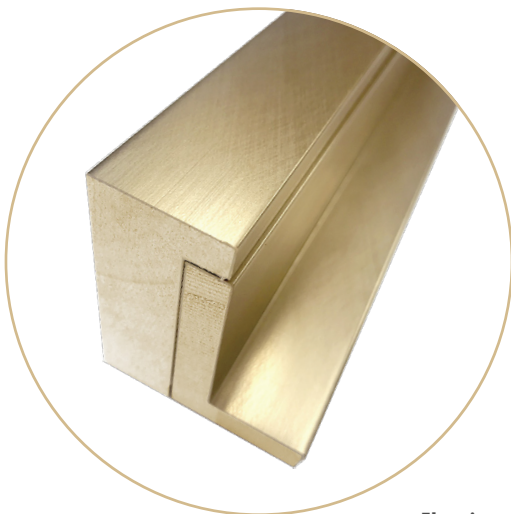

Floating a Big Idea >

Luxe's deep shadow box profile (84389) is perfectly matched to nest the tall 2" floater of the collection (84400). This stunning combo creates more of a presence for works on canvas and creates a great picture framing solutions for those larger pieces in need of a grand statement.

84389 84400