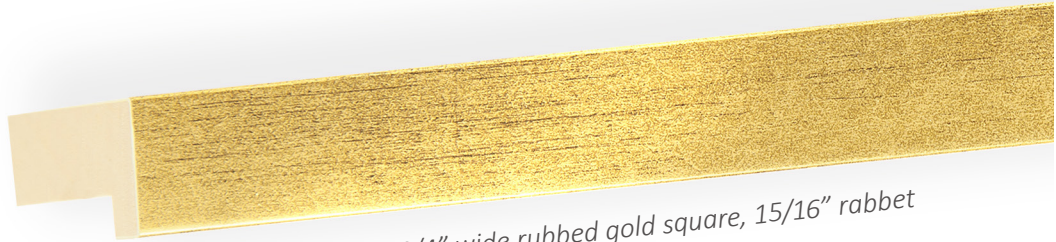

G24

1 1/4" wide rubbed gold square profile • 1 3/4" depth rabbet

84382

84381 • 1 1/4" wide rubbed gold square, 5/8" rabbet

84380 • 3/4" wide rubbed gold square, 15/16" rabbet

84379 • 3/4" wide rubbed gold square, 1 3/8" rabbet

84382
1 1/4"

84381
1 1/4"

84380
3/4"

84379
3/4"

G24

The G24 Collection shines bright, with rubbed gold leaf mouldings casting a soft luster upon four square profiles.

Designed for modern interiors, this collection adds warmth and glamour to the urban loft aesthetic, while providing balance with simple lines and its unique texture. Square profiles are ideal picture framing solutions for contemporary art and modern spaces alike, as it sets a clean stage for the artwork and harmonizes well with interior design schemes.

For shadowboxes and Floatmate framing, G24's style 84382 (1 1/4" wide, 1 3/4" rabbet) is the highlight of the group. These larger spaces call for the impact of sizable artwork that makes a statement, and this profile accommodates large canvas pieces, textiles, three-dimensional artwork and more.