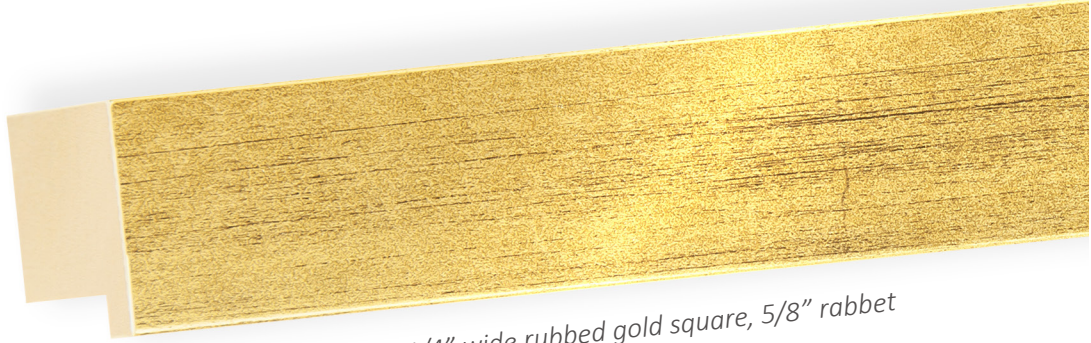

G24

1 1/4" wide rubbed gold square profile • 1 3/4" depth rabbet

84382

84381 • 1 1/4" wide rubbed gold square, 5/8" rabbet

84380 • 3/4" wide rubbed gold square, 15/16" rabbet

84379 • 3/4" wide rubbed gold square, 1 3/8" rabbet

84382
1 1/4"

84381
1 1/4"

84380
3/4"

84379
3/4"

G24

The G24 Collection shines bright, with rubbed gold leaf mouldings casting a soft luster upon four square profiles.

Designed for modern interiors, this collection adds warmth and glamour to the urban loft aesthetic, while providing balance with simple lines and its unique texture. Square profiles are ideal picture framing solutions for contemporary art and modern spaces alike, as it sets a clean stage for the artwork and harmonizes well with interior design schemes.

For shadowboxes and Floatmate framing, G24's style 84382 (1 1/4" wide, 1 3/4" rabbet) is the highlight of the group. These larger spaces call for the impact of sizable artwork that makes a statement, and this profile accommodates large canvas pieces, textiles, three-dimensional artwork and more.