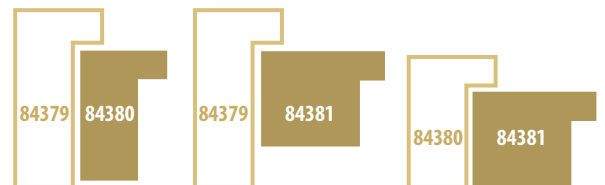

Stackable Combinations

There are some attractive stacking options for G24 as well, as profile 84379 has a generous 1 3/8" rabbet height which can cap 84380 (1 1/8" tall), and 84381 (1").

G24's largest profile 84382 (shadowbox), can cover each of the other three in the collection.