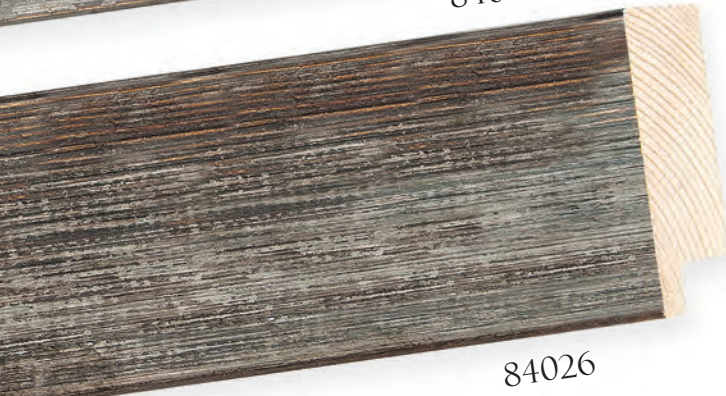

84021

84022

84023

84027

84024

84028

84025

84026

84029

CALISTOGA™

The Calistoga collection captures the beauty of weathered barn wood, incorporating layers of paint and patina naturally worn by the elements. These color tones enhance the grain and texture fortifying an authentic look of reclaimed wood, which has seen great popularity and use in furniture, home accessories, and interior design.

Calistoga is a refined rustic collection, with a tailored surface that is coarse but balanced, providing texture, warmth and substantiality into every design. This makes the collection a worthy choice for framing both natural subjects and more technical or modern subjects such as architecture, abstracts, decorative art, and photography.