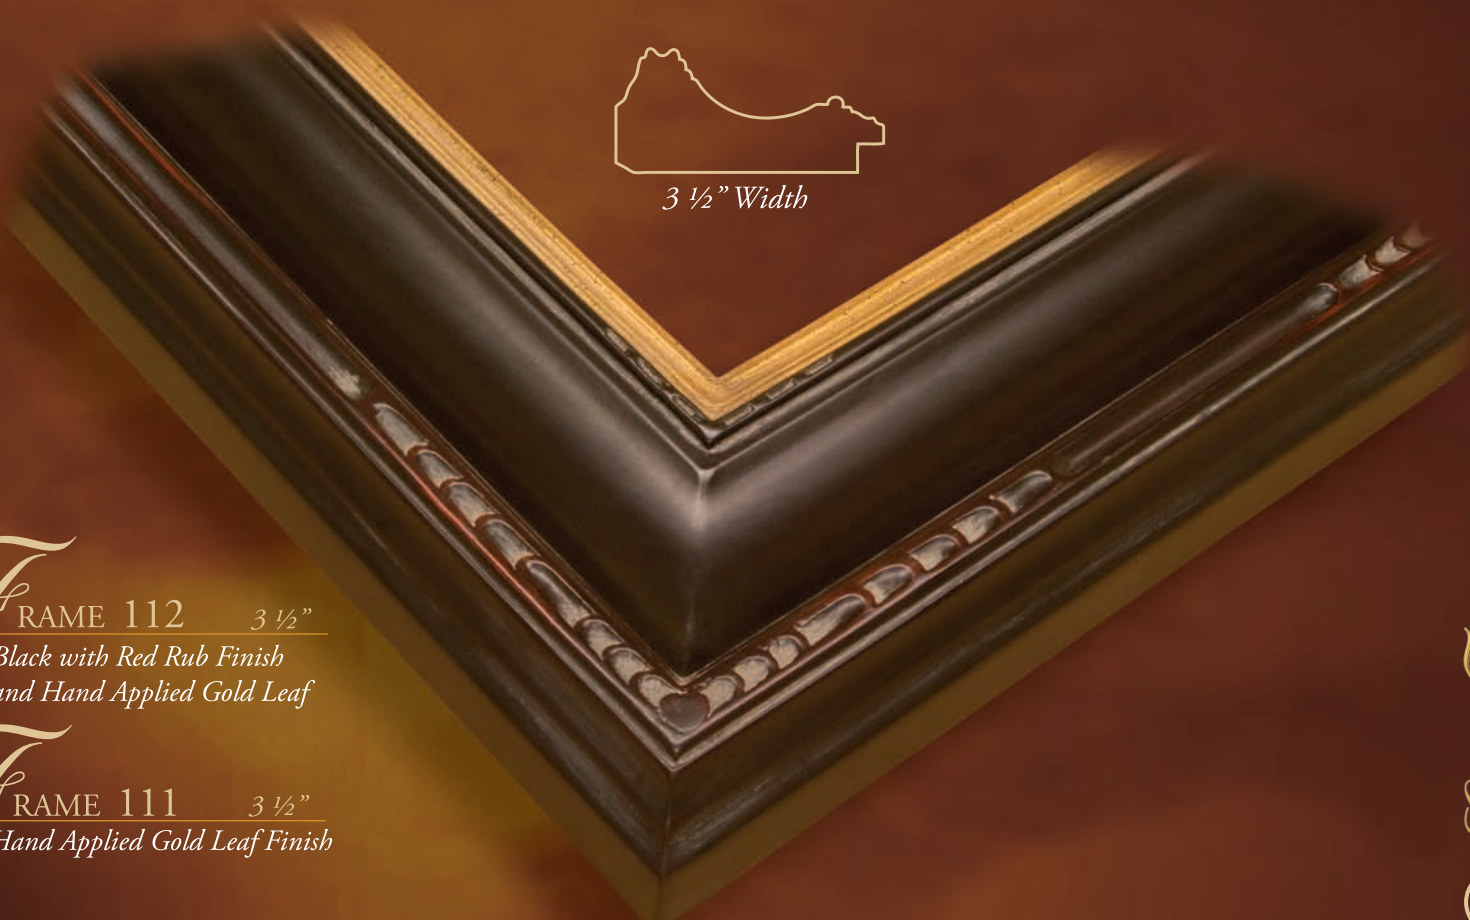

*Gallery
Frames*

ΩMEGA+

2 ¼" Width

F RAME 90 2 ¼"
Hand Applied Gold Leaf Finish

F RAME 92 2 ¼"
*Black with Red Rub Finish
and Hand Applied Gold Leaf*

F RAME 109 2 1/2"
Hand Applied Gold Leaf Finish

F RAME 110 2 1/2"
*Black with Red Rub Finish
and Hand Applied Gold Leaf*

2 1/2" Width

3 1/2" Width

F RAME 112 3 1/2"
*Black with Red Rub Finish
and Hand Applied Gold Leaf*

F RAME 111 3 1/2"
Hand Applied Gold Leaf Finish

F RAME 115
Hand Applied Gold Leaf Finish

F RAME 117
*Black with Red Rub Finish
and Hand Applied Gold Leaf*