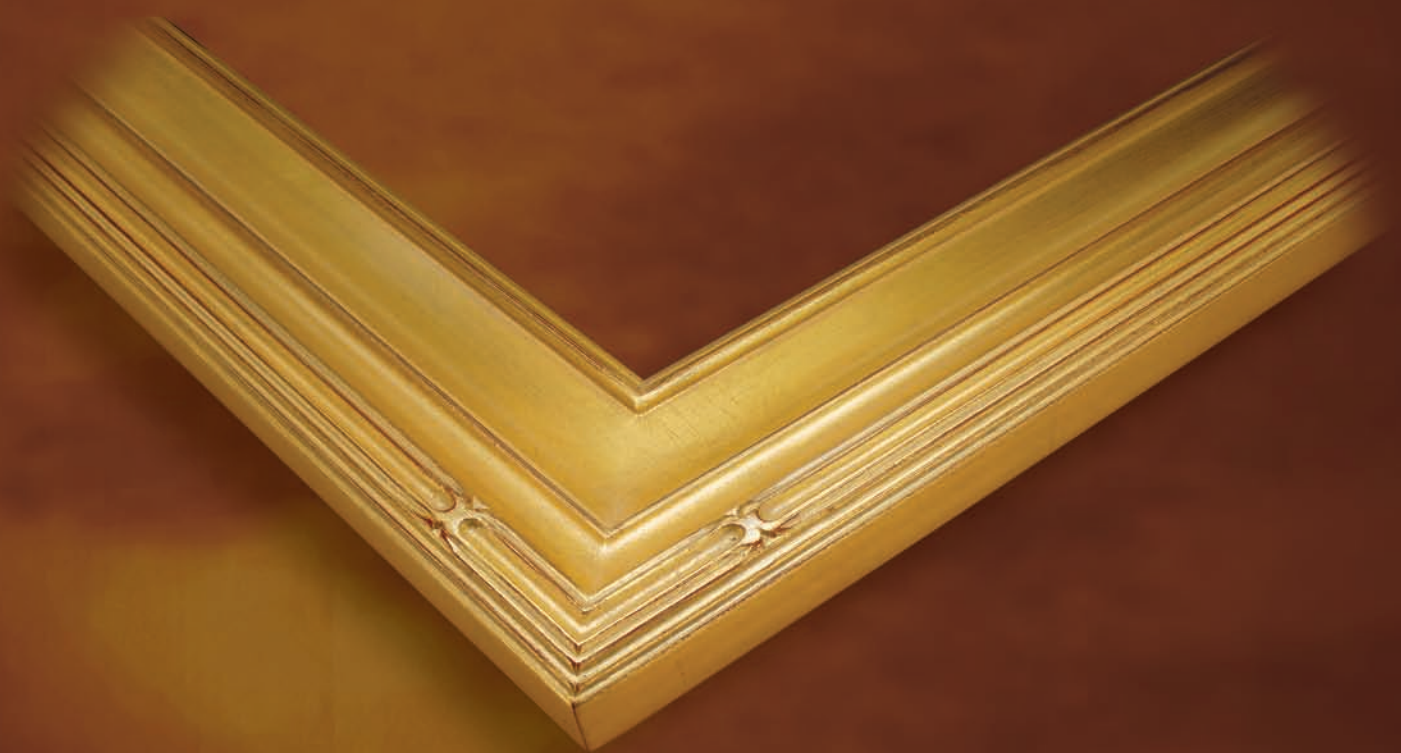

F RAME 58
*Black and Gold
Hand Burnished Finish*

3 1/4" Width

F RAME 69
Hand Applied Gold Leaf Finish

3 1/4" Width

F RAME 71
Hand Applied Gold Leaf Finish

F RAME 72
Hand Applied Silver Leaf Finish

F RAME 73
Black and Gold
Hand Burnished Finish